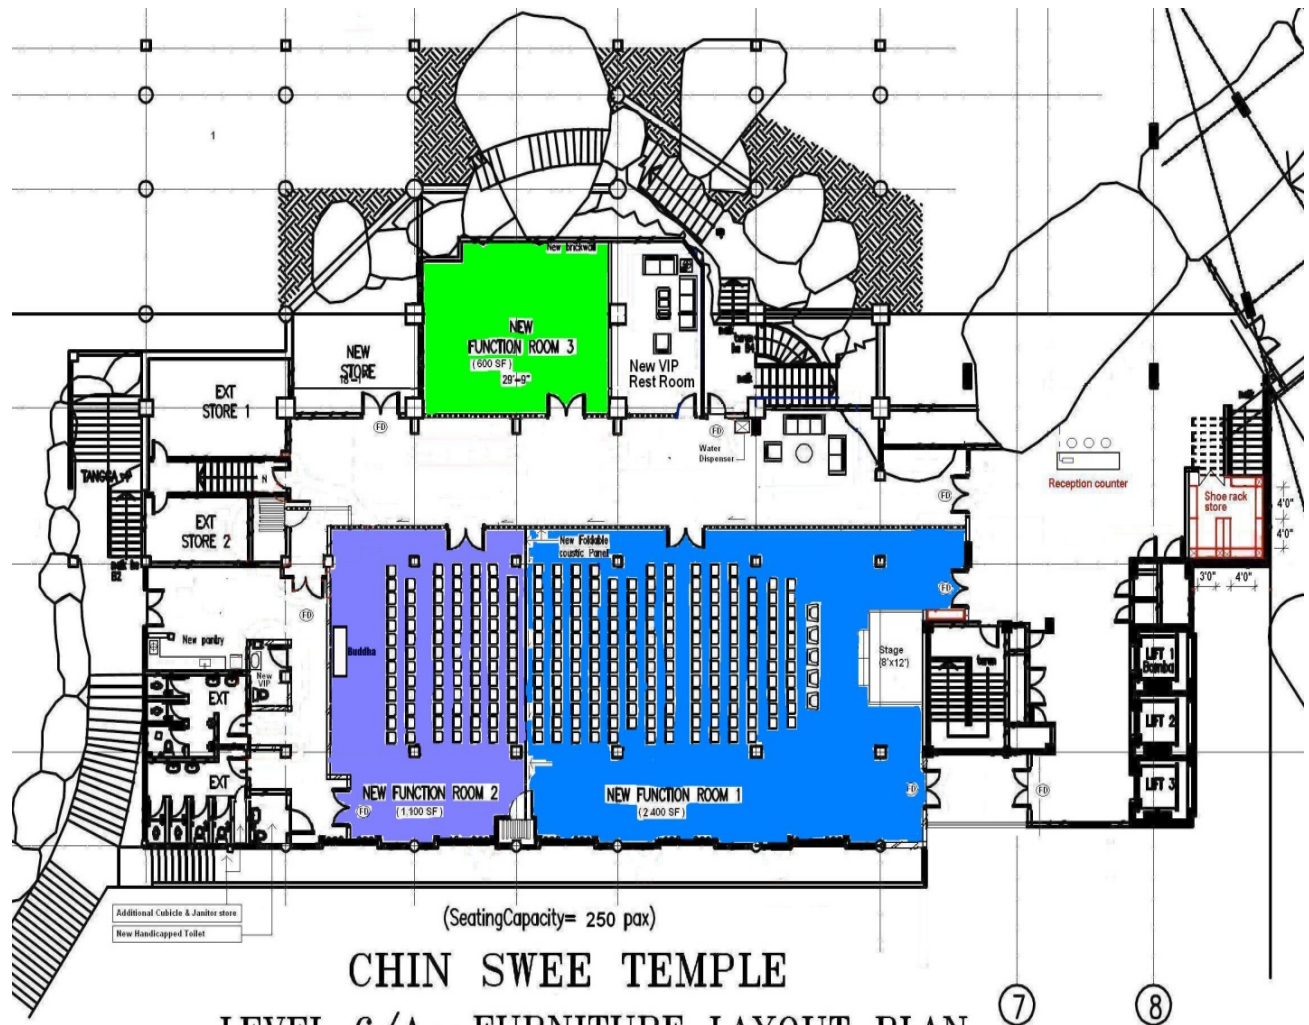

# Meditation Hall Layout Plan

(SeatingCapacity= 250 pax)

**CHIN SWEE TEMPLE**  
**LEVEL 6/A – FURNITURE LAYOUT PLAN**

# CHIN SWEE MEETING ROOMS